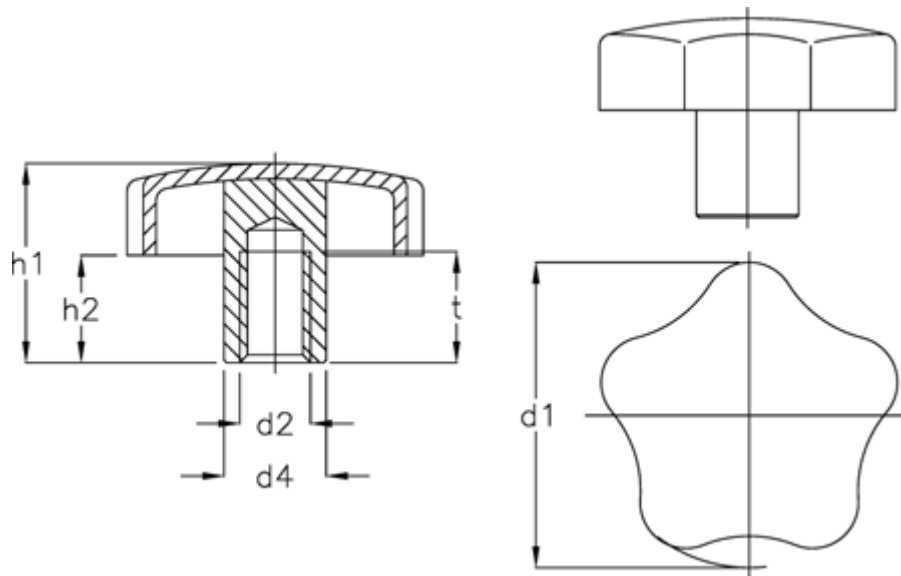

Article number: 20888459

Description: E+G Hand knob GN5334-40-M 8-E

Measures

d1	= 40
d2	= M 8
d4	= 14
H1	= 24
H2	= 12.0
t min	= 15